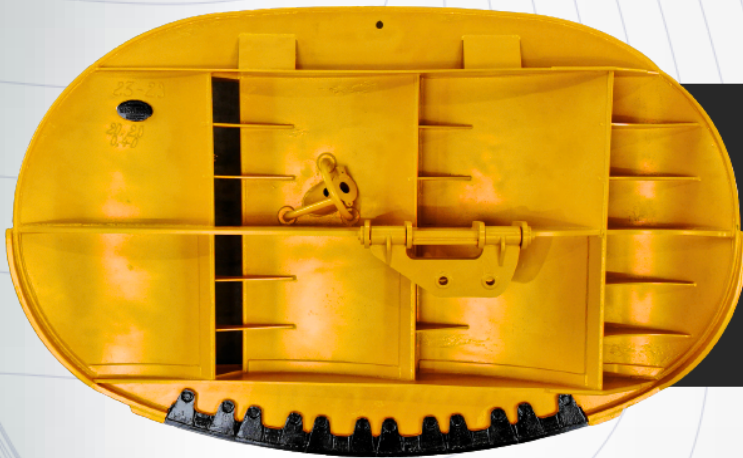

OF

BOTTOM TRAWL DOORS

The OF is a bottom trawl door made by Morgère®. Some of our clients hanker after the Polyvalent trawl door created in the 1960's. That's why the Ovalfoil was developed, to keep the shape of the Polyvalent while maintaining the performance of the Polyfoil.

- ✓ EASY TO USE
- ✓ MADE FOR HARD BOTTOM

- ✓ OVAL SHAPE
- ✓ REDUCTION OF THE WEAR
- ✓ EXTRA WEIGHTS ON REQUEST

Type	Area m ²	Average Weight (kg) <i>Specific weight on request</i>
OF0	0.59	70
OF01	1.06	130
OF02	1.34	170
OF03	1.74	270
OF04	2.18	350
OF05	2.59	500
OF06	3.08	650
OF07	3.6	1050
OF08	4.19	1200
OF09	4.79	1450
OF10	5.1	1550
OF11	5.51	1650
OF12	5.82	1900
OF13	6.62	2050
OF14	6.96	2400
OF15	7.82	2550
OF16	8.57	2900
OF17	9.64	3250
OF18	10.96	3600
OF19	11.97	4100
OF20	13.44	5000