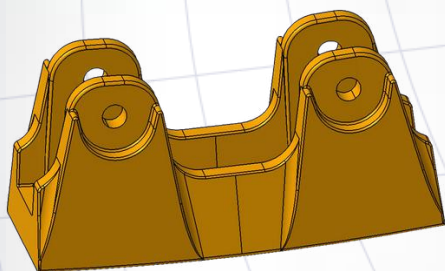

OF

BOTTOM TRAWL DOORS

The OF is a bottom trawl door made by Morgère®. Some of our clients hanker after the Polyvalent trawl door created in the 1960's. That's why the Ovalfoil was developed, to keep the shape of the Polyvalent while maintaining the performance of the Polyfoil.

- ✓ EASY TO USE
- ✓ MADE FOR HARD BOTTOM

- ✓ OVAL SHAPE
- ✓ REDUCTION OF THE WEAR
- ✓ EXTRA WEIGHTS ON REQUEST

Type	Area m ²	Average Weight (kg) <i>Specific weight on request</i>
OF0	0.59	70
OF01	1.06	130
OF02	1.34	170
OF03	1.74	270
OF04	2.18	350
OF05	2.59	500
OF06	3.08	650
OF07	3.6	1050
OF08	4.19	1200
OF09	4.79	1450
OF10	5.1	1550
OF11	5.51	1650
OF12	5.82	1900
OF13	6.62	2050
OF14	6.96	2400
OF15	7.82	2550
OF16	8.57	2900
OF17	9.64	3250
OF18	10.96	3600
OF19	11.97	4100
OF20	13.44	5000

AREA & WEIGHT ON REQUEST