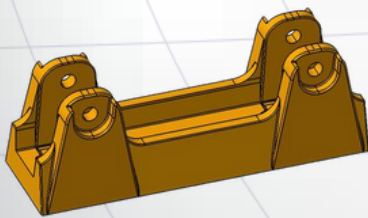

Type	Area m²	Average Weight (kg) <i>Specific weight on request</i>
PF0	0.67	70
PF01	1.2	130
PF02	1.52	170
PF03	1.88	270
PF04	2.28	350
PF05	2.72	450
PF06	3.19	600
PF07	3.71	750
PF08	4.26	950
PF09	4.68	1050
PF10	5.13	1150
PF11	5.45	1250
PF12	5.78	1350
PF13	6.56	1850
PF14	6.98	1900
PF15	7.66	2100
PF16	8.55	2400
PF17	9.29	2700
PF18	11.12	3250

AREA & WEIGHT ON REQUEST

MORGERE S.A.S

🇫🇷 Made in France

☎ +33 (0)2 99 56 14 36

✉ trawldoor.morgere@morgere.fr

15, Rue des Mettras
Zone Actipole
35540 Miniac-Morvan

www.morgere.com