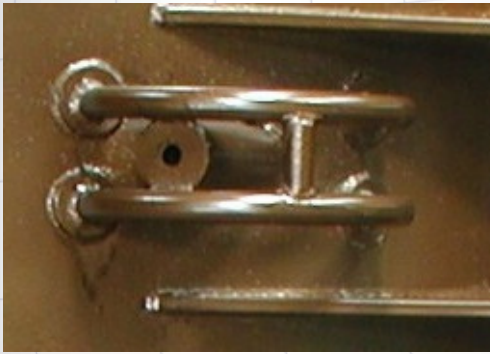

Type	Area m²	Average Weight (kg) <i>Specific weight on request</i>
PF0	0.67	70
PF01	1.2	130
PF02	1.52	170
PF03	1.88	270
PF04	2.28	350
PF05	2.72	450
PF06	3.19	600
PF07	3.71	750
PF08	4.26	950
PF09	4.68	1050
PF10	5.13	1150
PF11	5.45	1250
PF12	5.78	1350
PF13	6.56	1850
PF14	6.98	1900
PF15	7.66	2100
PF16	8.55	2400
PF17	9.29	2700
PF18	11.12	3250

AREA & WEIGHT ON REQUEST

MORGERE S.A.S

🇫🇷 Made in France

☎ +33 (0)2 99 56 14 36

✉ trawldoor.morgere@morgere.fr

15, Rue des Mettras
Zone Actipole
35540 Miniac-Morvan

www.morgere.com